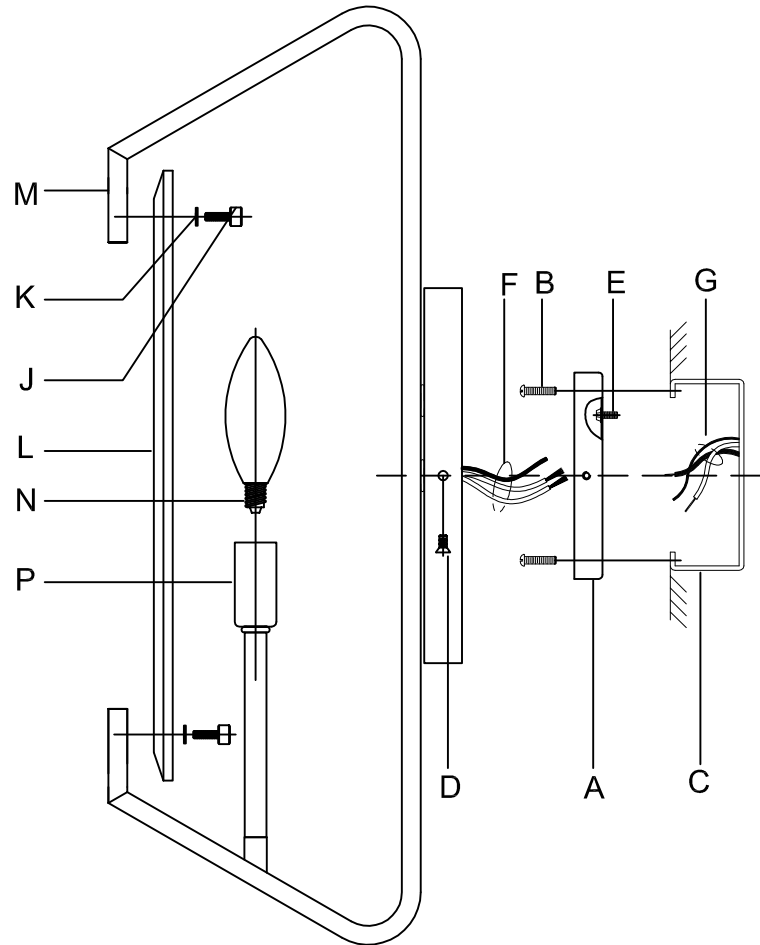

CAUTION: Read instructions carefully and turn electricity off at main circuit breaker panel before beginning installation.

300108, 300109, 300110, 300111

WARNING - If any Special Control Devices are used with this Fixture, Follow the Instructions Carefully to assure full compliance with N.E.C. requirements. If there are any questions, contact a Qualified Electrical Contractor.

CAUTION - All glass is fragile, use care when handling Glass component(s) and or Lamp(s).

ASSEMBLY STEPS:

PASOS PARA ENSAMBLAR:

MODE D'ASSEMBLAGE:

1. E → A
2. B,A → C
3. F → G
4. D,M → C
5. L,K,J → M
6. N → P

**B, C, G & N
(NOT FURNISHED)
(NO INCLUIDA)
(NON FOURNIE)**

Instructions d'Assemblage et Installation

MISE EN GARDE: Lire les instructions avec soin et couper le courant au disjoncteur central avant de commencer l'installation.