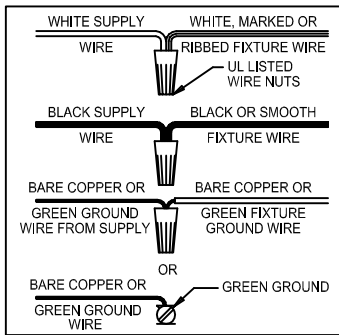

CAUTION: Read instructions carefully and turn electricity off at main circuit breaker panel before beginning installation.

300108, 300109, 300110, 300111

*****

WARNING - If any Special Control Devices are used with this Fixture, Follow the Instructions Carefully to assure full compliance with N.E.C. requirements. If there are any questions, contact a Qualified Electrical Contractor.

WARNING - This product contains chemicals known to the State of California to cause cancer, birth defects and /or other reproductive harm. Thoroughly wash hands after installing, handling, cleaning, or otherwise touching this product.

CAUTION - All glass is fragile, use care when handling Glass component(s) and or Lamp(s).

*****

ASSEMBLY STEPS:

PASOS PARA ENSAMBLAR:

MODE D'ASSEMBLAGE:

1. E → A
2. B,A → C
3. F → G
4. D,M → C
5. L,K,J → M
6. N → P

**B, C, G & N
(NOT FURNISHED)
(NO INCLUIDA)
(NON FOURNIE)**