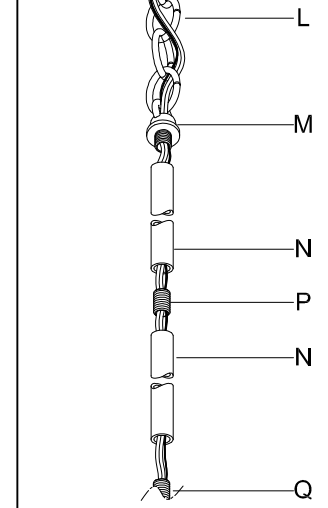

CAUTION - All glass is fragile, use care when handling Glass component(s) and or Lamp(s).

CANOPY MOUNTING & WIRE CONNECTION ASSEMBLY STEPS:

Attach (N), (P) to achieve overall desired length.
 Joignez (N), (P) pour obtenir la longueur voulue.
 Una (N), (P) para lograr la longitud deseada.

1. D,E → A
2. B,A → C
3. F → P,N,M
4. N → Q
5. M → N
6. L → M,K
7. F → L,K,H
8. F → G
9. H,J → D

FIXTURE ASSEMBLY STEPS:

1. V → W
2. Q → N
3. Y,Z → X
4. AA → X

B, C, G & AA
 (NOT FURNISHED)
 (NON FOURNIE)
 (NO INCLUIDA)