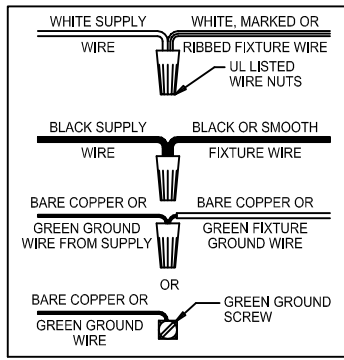

CAUTION: Read instructions carefully and turn electricity off at main circuit breaker panel before beginning installation.

500107

WARNING - If any Special Control Devices are used with this Fixture, Follow the Instructions Carefully to assure full compliance with N.E.C. requirements. If there are any questions, contact a Qualified Electrical Contractor.

CAUTION - All glass is fragile, use care when handling Glass component(s) and or Lamp(s).

CANOPY MOUNTING & WIRE CONNECTION ASSEMBLY STEPS:

Attach (N), (P) to achieve overall desired length.
 Joignez (N), (P) pour obtenir la longueur voulue.
 Una (N), (P) para lograr la longitud deseada.