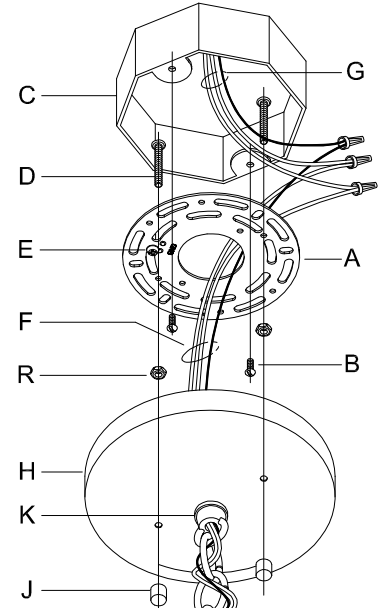

CAUTION: Read instructions carefully and turn electricity off at main circuit breaker panel before beginning installation.

500107

WARNING - If any Special Control Devices are used with this Fixture, Follow the Instructions Carefully to assure full compliance with N.E.C. requirements. If there are any questions, contact a Qualified Electrical Contractor.

CAUTION - All glass is fragile, use care when handling Glass component(s) and or Lamp(s).

CANOPY MOUNTING & WIRE CONNECTION ASSEMBLY STEPS:

Attach (N), (P) to achieve overall desired length.
 Joignez (N), (P) pour obtenir la longueur voulue.
 Una (N), (P) para lograr la longitud deseada.

1. D,E → A
2. B,A → C
3. F → P,N,M
4. N → Q
5. M → N
6. L → M,K
7. F → L,K,H
8. F → G
9. H,J → D

FIXTURE ASSEMBLY STEPS:

1. V → W
2. Q → N
3. Y,Z → X
4. AA → X

B, C, G & AA
 (NOT FURNISHED)
 (NON FOURNIE)
 (NO INCLUIDA)