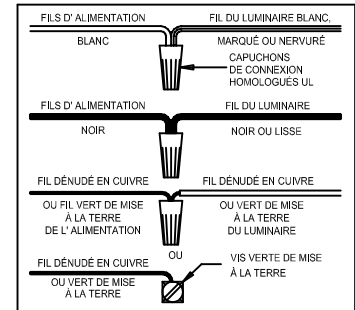

Instructions d'Assemblage et Installation

MISE EN GARDE: Lire les instructions avec soin et couper le courant au disjoncteur central avant de commencer l'installation.

*****

AVERTISSEMENT - S'il y a d'autres mécanismes régulateurs qui s'emploient avec ce dispositif, suivre soigneusement les instructions pour satisfaire aux exigences NEC. Si vous avez des questions, consulter un électricien qualifié.

AVERTISSEMENT - Ce produit contient des composants chimiques qui selon L'état de Californie provoquent un cancer, des infirmités de naissance et (ou) du mal au système reproductif. Il faut laver les mains soigneusement après avoir installé, manipulé, nettoyé, ou autrement touché ce produit.

MISE EN GARDE - Le verre est toujours fragile; maniez le(s) composant(s) et/ou l' (les) ampoule(s) avec prudence.

*****