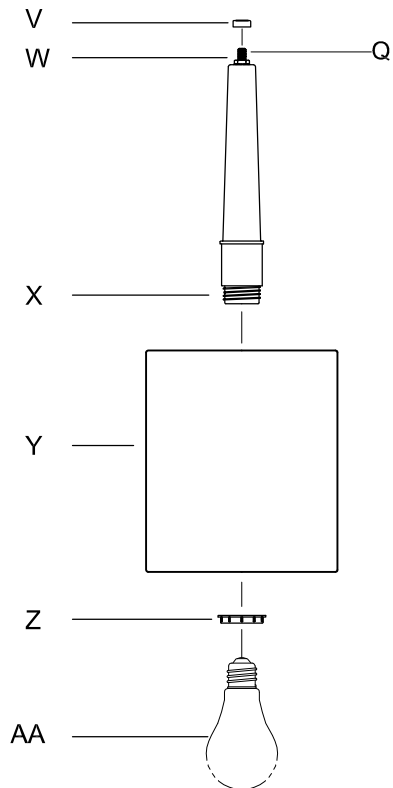

CAUTION - All glass is fragile, use care when handling Glass component(s) and or Lamp(s).

CANOPY MOUNTING & WIRE CONNECTION ASSEMBLY STEPS:

Attach (N), (P) to achieve overall desired length.
 Joignez (N), (P) pour obtenir la longueur voulue.
 Una (N), (P) para lograr la longitud deseada.

1. D,E → A
2. B,A → C
3. F → P,N,M
4. N → Q
5. M → N
6. L → M,K
7. F → L,K,H
8. F → G
9. H,J → D

FIXTURE ASSEMBLY STEPS:

1. V → W
2. Q → N
3. Y,Z → X
4. AA → X

B, C, G & AA
 (NOT FURNISHED)
 (NON FOURNIE)
 (NO INCLUIDA)