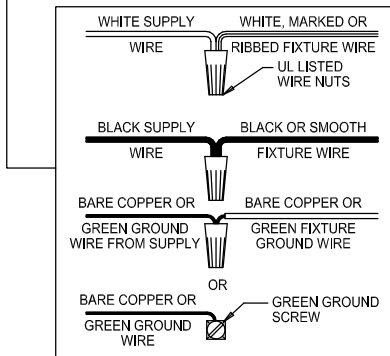

CAUTION: Read instructions carefully and turn electricity off at main circuit breaker panel before beginning installation.

350085, 350086, 350087

*****

WARNING - If any Special Control Devices are used with this Fixture, Follow the Instructions Carefully to assure full compliance with N.E.C. requirements. If there are any questions, contact a Qualified Electrical Contractor.

CAUTION - All glass is fragile, use care when handling Glass component(s) and or Lamp(s).

*****

CANOPY MOUNTING & WIRE CONNECTION ASSEMBLY STEPS:

FIXTURE ASSEMBLY STEPS:

1. D,E → A
2. J,K → D
3. B,A → C
4. F → G
5. H → D
6. L,N → D
7. P,Q → N
8. Y,X,R → W
8. R → Q
9. S,T,U,V → Q

ADJUST HEIGHT WITH "D"
J → A (TO LOCK)
RÉGLEZ LA HAUTEUR AVEC "D"
J → A (À VERROUILLER)
AJUSTA LA ALTURA CON "D"
J → A (APRETAR)