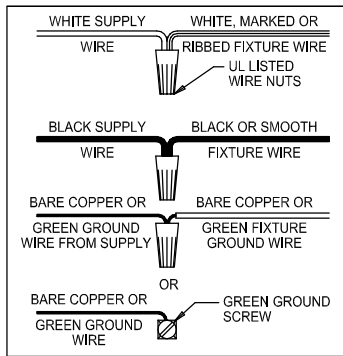

CAUTION: Read instructions carefully and turn electricity off at main circuit breaker panel before beginning installation.

500135

*****

WARNING - If any Special Control Devices are used with this Fixture, Follow the Instructions Carefully to assure full compliance with N.E.C. requirements. If there are any questions, contact a Qualified Electrical Contractor.

WARNING - This product contains chemicals known to the State of California to cause cancer, birth defects and /or other reproductive harm. Thoroughly wash hands after installing, handling, cleaning, or otherwise touching this product.
CAUTION - All glass is fragile, use care when handling Glass component(s) and or Lamp(s).

*****

CANOPY MOUNTING & WIRE CONNECTION ASSEMBLY STEPS:

ADJUST HEIGHT WITH "D"
N → A (TO LOCK)
RÉGLEZ LA HAUTEUR AVEC "D"
N → A (À VERROUILLER)
AJUSTA LA ALTURA CON "D"
N → A (APRETAR)

**B, C, G & U
(NOT FURNISHED)
(NON FOURNIE)
(NO INCLUIDA)**

1. D,E → A
2. K → D
3. B,A → C
4. F → N
5. N → P
6. P → Q
7. M → L,N
8. F → P,N,M,L
9. F → G
10. H,J → D
11. P,Q → R
12. Y,T,V → S
13. X → W,Z
14. U → S