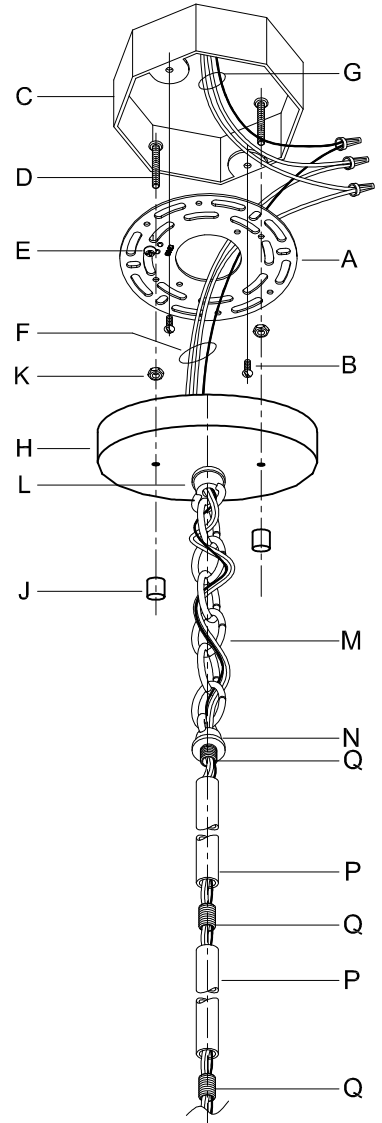

CAUTION: Read instructions carefully and turn electricity off at main circuit breaker panel before beginning installation.

500135

WARNING - If any Special Control Devices are used with this Fixture, Follow the Instructions Carefully to assure full compliance with N.E.C. requirements. If there are any questions, contact a Qualified Electrical Contractor.

CANOPY MOUNTING & WIRE CONNECTION ASSEMBLY STEPS:

ADJUST HEIGHT WITH "D"
 N → A (TO LOCK)
 RÉGLEZ LA HAUTEUR AVEC "D"
 N → A (À VERROUILLER)
 AJUSTA LA ALTURA CON "D"
 N → A (APRETAR)

**B, C, G & U
 (NOT FURNISHED)
 (NON FOURNIE)
 (NO INCLUIDA)**

1. D,E → A
2. K → D
3. B,A → C
4. F → N
5. N → P
6. P → Q
7. M → L,N
8. F → P,N,M,L
9. F → G
10. H,J → D
11. P,Q → R
12. Y,T,V → S
13. X → W,Z
14. U → S

Instructions d'Assemblage et Installation

MISE EN GARDE: Lire les instructions avec soin et couper le courant au disjoncteur central avant de commencer l'installation.