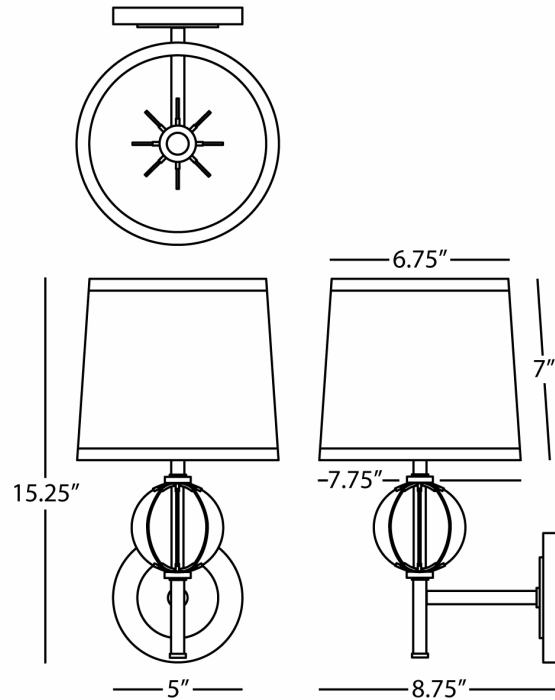

LATITUDE

3374

Wall Sconce

1-60W Max.

Bulb Type: B10 Candelabra

Switch: Hi-Lo Line Switch

24" Cord Cover/ Direct Wire

Aged Brass Finish w/

Clear Glass Accents

Oyster Grey Silk Shade w/

Gold Foil Lining

** Available for Quick SHIP **