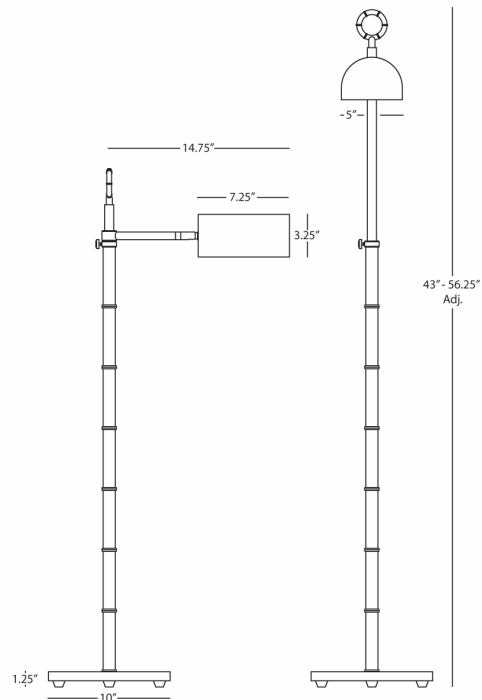

JONATHAN ADLER

MEURICE

647

Adjustable Pharmacy Floor Lamp

1 - 60W Max.

Bulb Type: A

Switch: Full Range Foot Dimmer

Modern Brass Finish

Metal Shade

FINISH OPTIONS:

S647 - Polished Nickel

Z647 - Deep Patina Bronze

** Available for Quick SHIP **