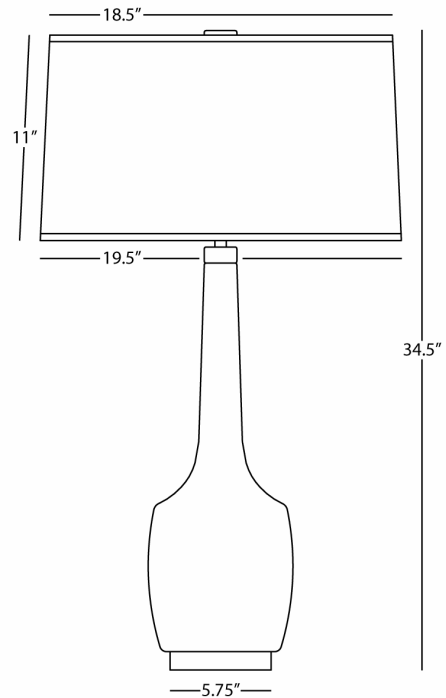

DELILAH

AP701

Table Lamp

1-150W Max.

Bulb Type: A

Switch: Hi-Lo Dimming

Antique Brass Finish

Apple Glazed Ceramic

Oyster Linen Shade w/ Self-Fabric

Top and Bottom Diffuser

See Audrey/ Delilah Table for Color Options

** Available for Quick SHIP **