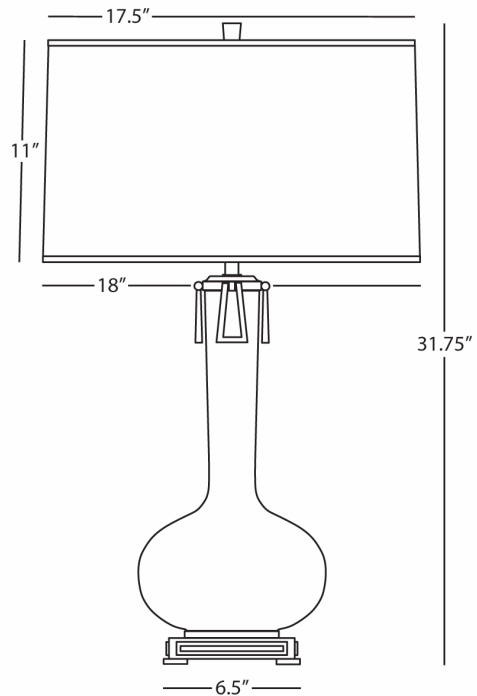

ATHENA

CF992

Table Lamp

1-150W Max.

Bulb Type: A

Switch: Hi-Lo Dimming

Coffee Glazed Ceramic

Cast Metal Base and Ring Details

Aged Brass Finish

Open Weave Heather Linen Shade

COLOR OPTIONS:

See Athena Table for Color Options

** Available for Quick SHIP **