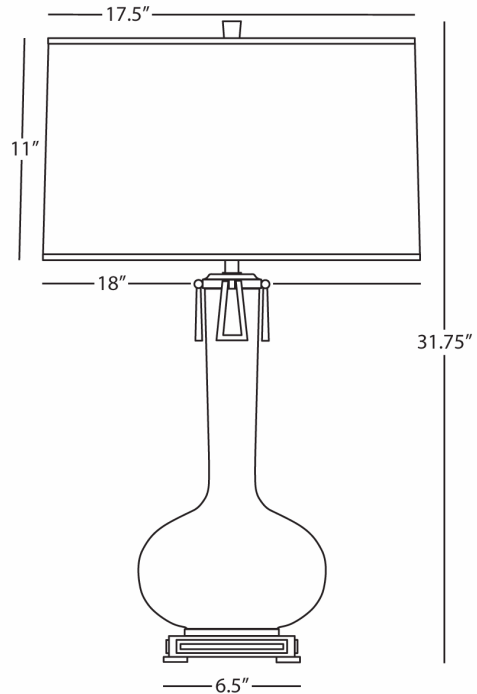

ATHENA

EG992

Table Lamp

1-150W Max.

Bulb Type: A

Switch: Hi-Lo Dimming

Emerald Green Glazed Ceramic

Cast Metal Base and Ring Details

Aged Brass Finish

Open Weave Heather Linen Shade

COLOR OPTIONS:

See Athena Table for Color Options

** Available for Quick SHIP **