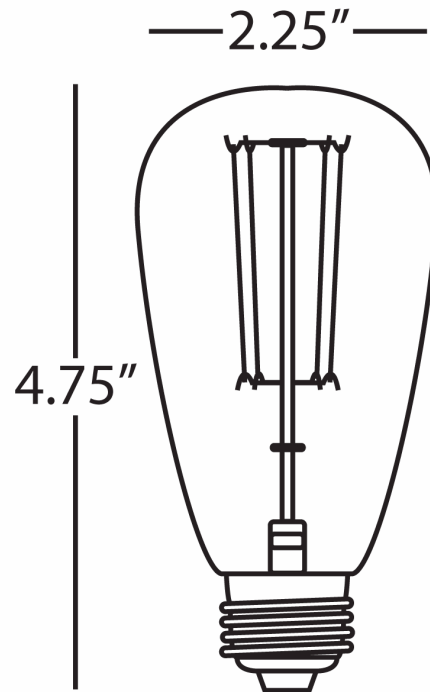

HISTORICAL BULB

HIS01

1-40W

1910 Squirrel Cage Filament Lamp

**** Available for Quick SHIP ****