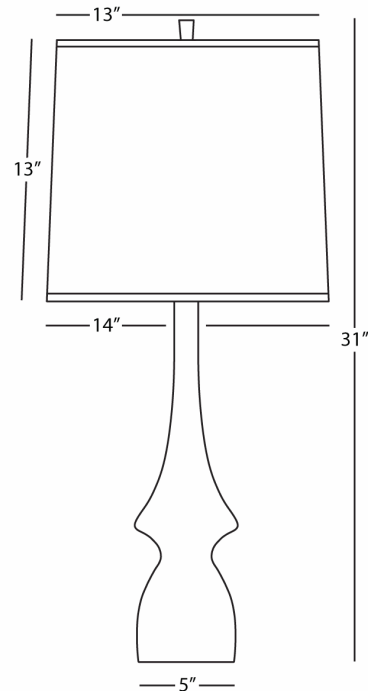

JASMINE

MB210

Table Lamp

1 - 150W Max.

Bulb Type: A

Switch: Hi-Lo Dimming

Midnight Blue Glazed Ceramic

Oyster Linen Shade

See Jasmine Table for Color Options

** Available for Quick SHIP **