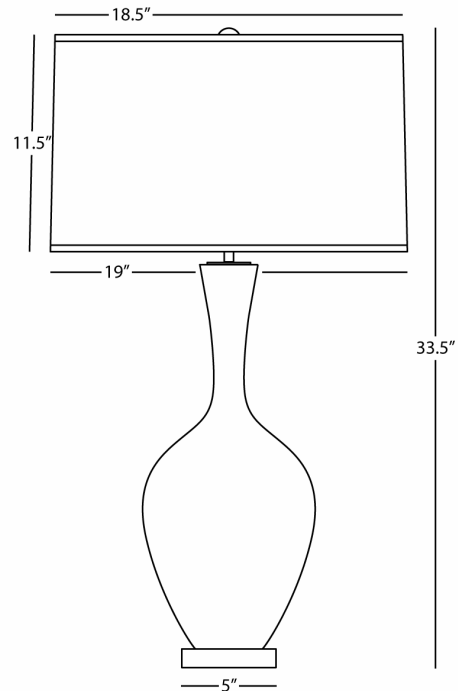

AUDREY

RR980

Table Lamp

1 - 150W Max.

Bulb Type: A

Switch: Hi-Lo Dimming

Ruby Red Glazed Ceramic

Lucite Base

Fondine Fabric Shade

See Audrey/ Delilah Table for Color Options

** Available for Quick SHIP **