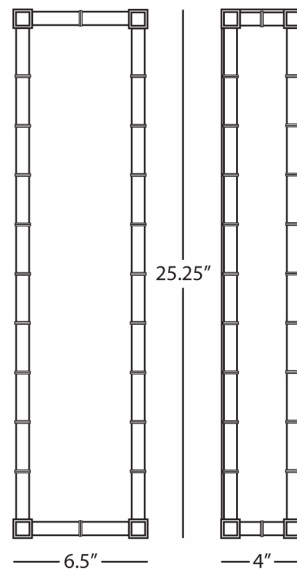

JONATHAN ADLER

MEURICE

S761

Medium Wall Sconce

3-60W Max.

Bulb Type: B11 Torpedo

Direct Wire Only

Polished Nickel Finish Over Metal

Frosted White Glass Shade

FINISH OPTION:

Z761 - Deep Patina Bronze

** Available for Quick SHIP **