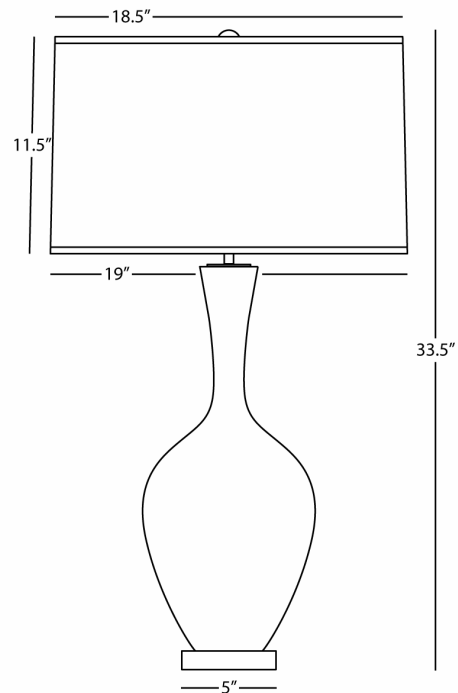

AUDREY

SU980

Table Lamp

1 - 150W Max.

Bulb Type: A

Switch: Hi-Lo Dimming

Sunset Yellow Glazed Ceramic

Lucite Base

Fondine Fabric Shade

See Audrey/ Delilah Table for Color Options

** Available for Quick SHIP **