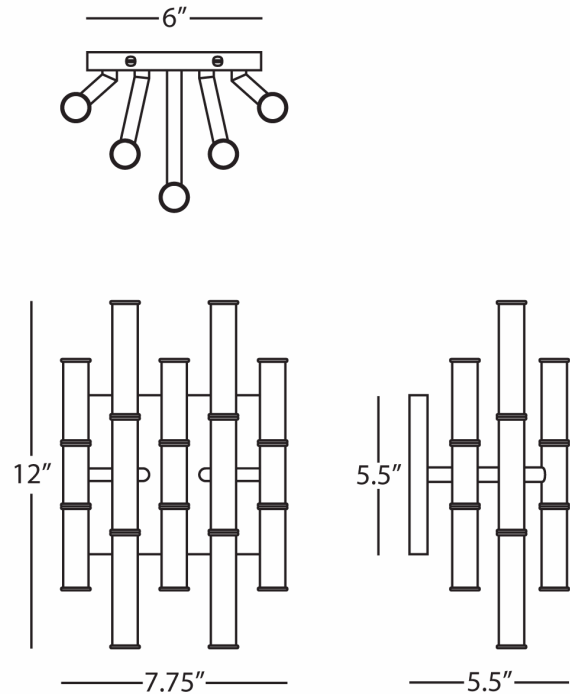

JONATHAN ADLER

MEURICE

Z686

5-Arm Sconce

10 - 25W Max.

Bulb Type: G, Candelabra Base

Direct Wire/ 24" Cord Cover

Deep Patina Bronze Finish

FINISH OPTIONS:

686 - Modern Brass

S686 - Polished Nickel

** Available for Quick SHIP **