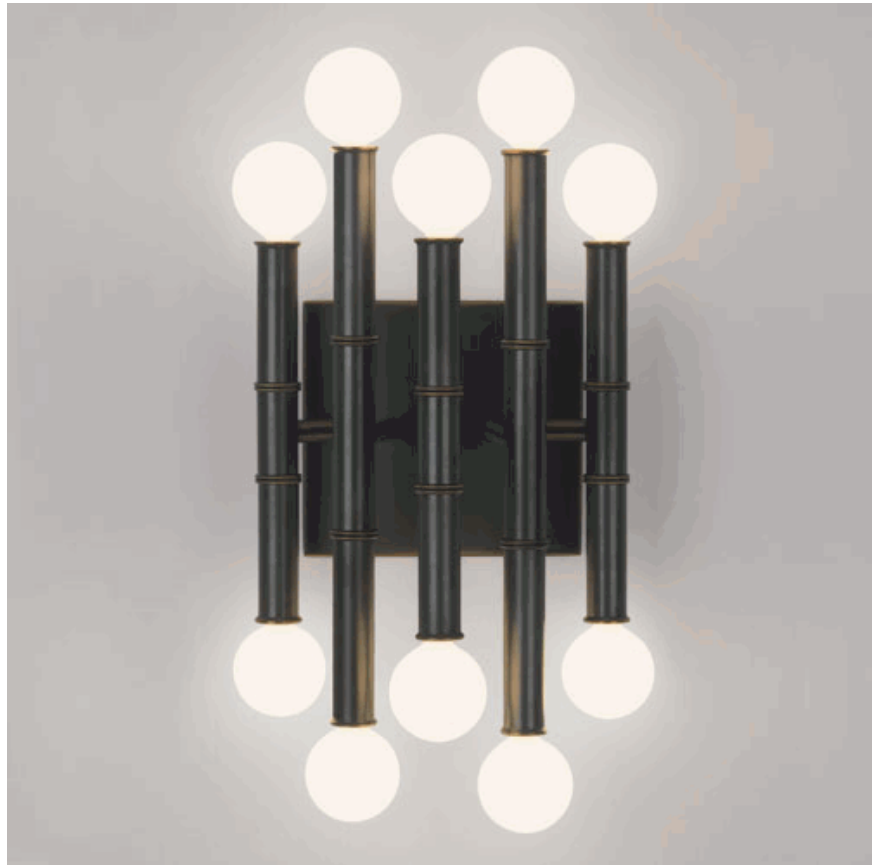

JONATHAN ADLER

MEURICE

Z686

5-Arm Sconce

10 - 25W Max.

Bulb Type: G, Candelabra Base

Direct Wire/ 24" Cord Cover

Deep Patina Bronze Finish

FINISH OPTIONS:

686 - Modern Brass

S686 - Polished Nickel

**** Available for Quick SHIP ****