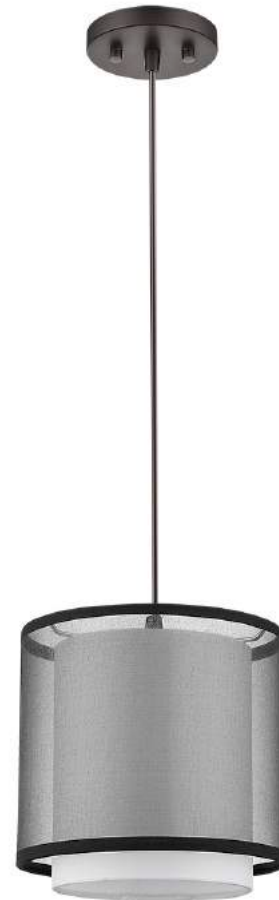

BP7136 BRELLA MINI PENDANT

Description:	Brella mini pendant
Finish:	Antique bronze
Dimensions:	8" dia. x 8" H
Bulbs:	1 x 75W
Sockets:	120V E26 base
Shade:	Smoke gray/shantung two tier
Installed Weight:	2 lbs.
Certification:	c UL

Material:	Fabric and steel
Glass:	NA
Canopy Dimensions:	5" dia.
Mounting Holes:	2.75" apart
Switch:	NA
Cord:	Brown, 12'
Dimmable:	Yes