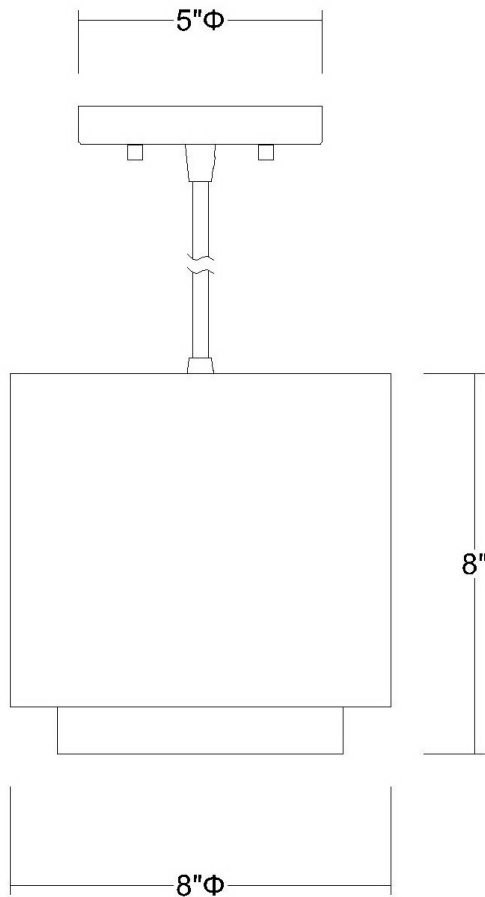

BP7136 BRELLA MINI PENDANT

Description:	Brella mini pendant
Finish:	Antique bronze
Dimensions:	8" dia. x 8" H
Bulbs:	1 x 75W
Sockets:	120V E26 base
Shade:	Smoke gray/shantung two tier
Installed Weight:	2 lbs.
Certification:	c UL

Material:	Fabric and steel
Glass:	NA
Canopy Dimensions:	5" dia.
Mounting Holes:	2.75" apart
Switch:	NA
Cord:	Brown, 12'
Dimmable:	Yes