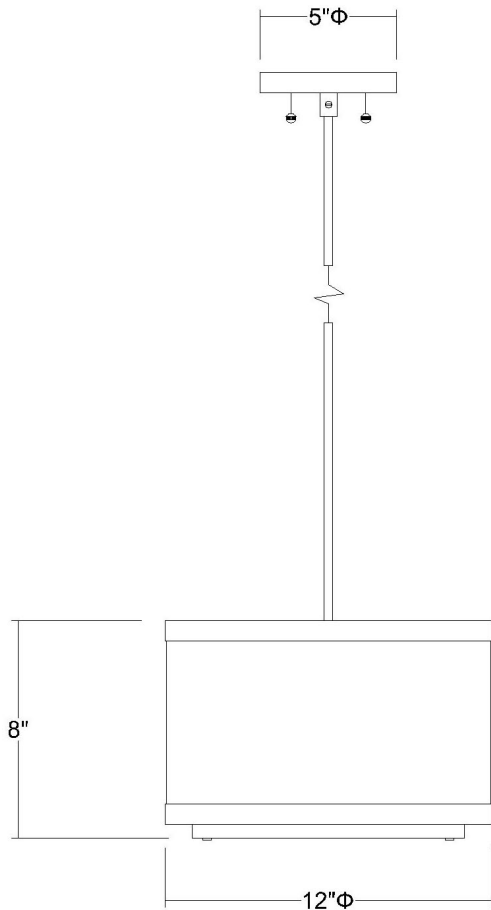

# BP8948 LUX CONVERTIBLE PENDANT

<b>Description:</b>	Lux pendant
<b>Finish:</b>	Brushed nickel
<b>Dimensions:</b>	12" dia. x 8" H
<b>Bulbs:</b>	1 x 100W
<b>Sockets:</b>	120V E26 base
<b>Shade:</b>	Sheer snow/shantung two tier with metal trim
<b>Installed Weight:</b>	3.5 lbs.
<b>Certification:</b>	c UL

<b>Material:</b>	Steel and fabric
<b>Glass:</b>	NA
<b>Canopy Dimensions:</b>	5" dia.
<b>Mounting Holes:</b>	2.75" apart
<b>Switch:</b>	NA
<b>Cord:</b>	Silver, 12'
<b>Dimmable:</b>	Yes