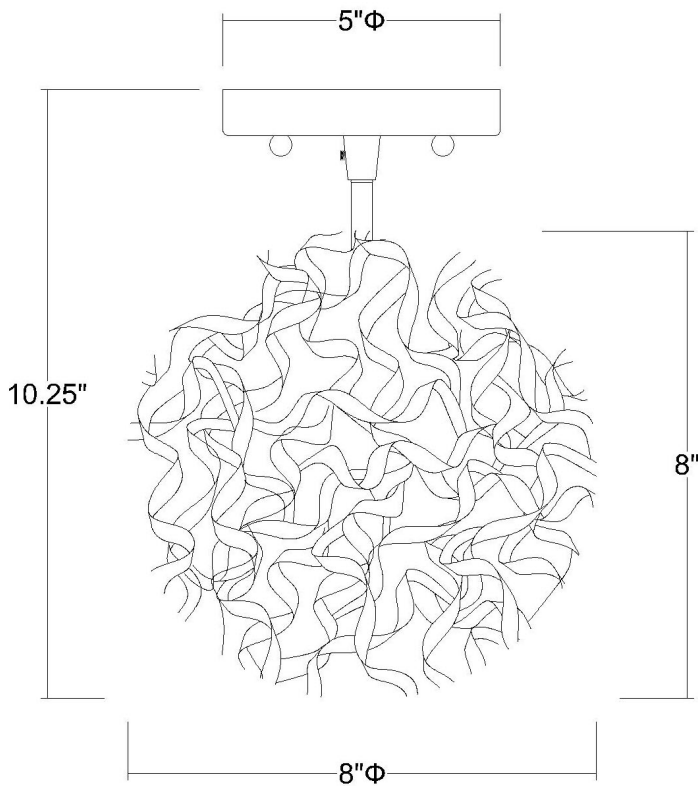

BW6031 SNOW 1-LIGHT FLUSHMOUNT

| | |
|--------------------------|----------------------------|
| Description: | Snow 1-light flushmount |
| Finish: | Brushed nickel |
| Dimensions: | 8" W x 8" H |
| Bulbs: | 1 x 60W |
| Sockets: | 120V E26 base |
| Shade: | Hand woven aluminum strand |
| Installed Weight: | 3 lbs. |
| Certification: | c UL |

| | |
|---------------------------|--------------------|
| Material: | Steel and aluminum |
| Glass: | NA |
| Canopy Dimensions: | 5" dia. |
| Mounting Holes: | 2.75" apart |
| Switch: | NA |
| Cord: | NA |
| Dimmable: | Yes |