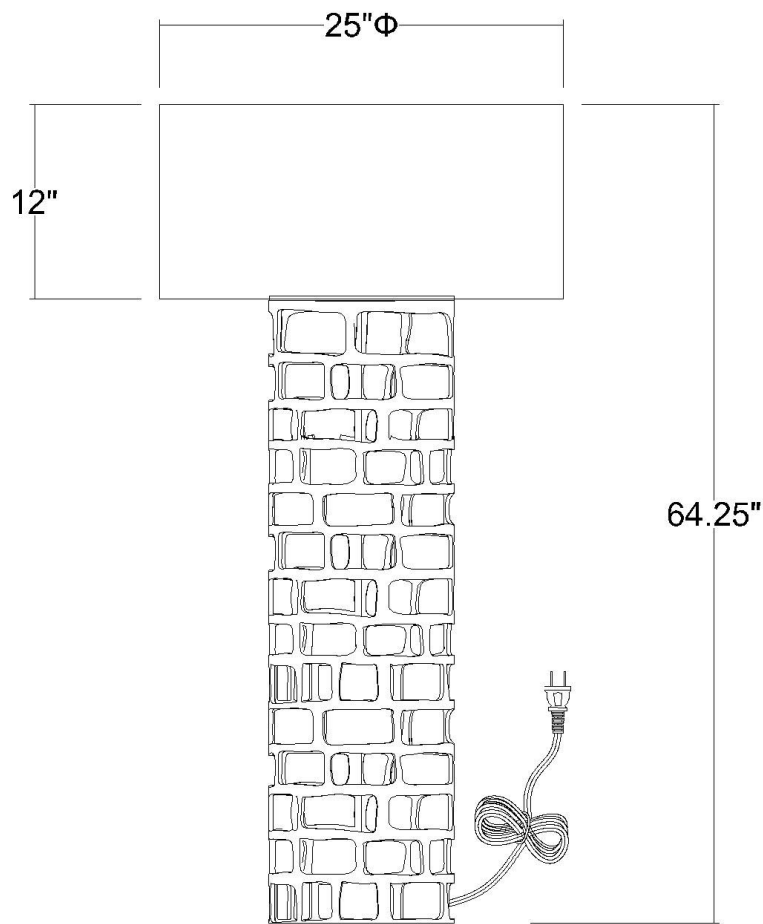

# TF70005BG VALLIN 1-LIGHT FLOOR LAMP

**Description:** Vallin 1-Light Floor Lamp

**Finish:** Black Gold

**Dimensions:** 25" Dia. x 64-1/4" H

**Bulbs:** 1-150W Med.

**Installed Weight:** 70 lbs.

**Certification:** cUL

**Material:** Steel and fabric

**Shade:** Fabric

**Shade Dimensions:** 25" Dia. x 12" H

**Glass:** NA

**Cord:** 8' black plug-in

**Switch:** 3-Way Rotary