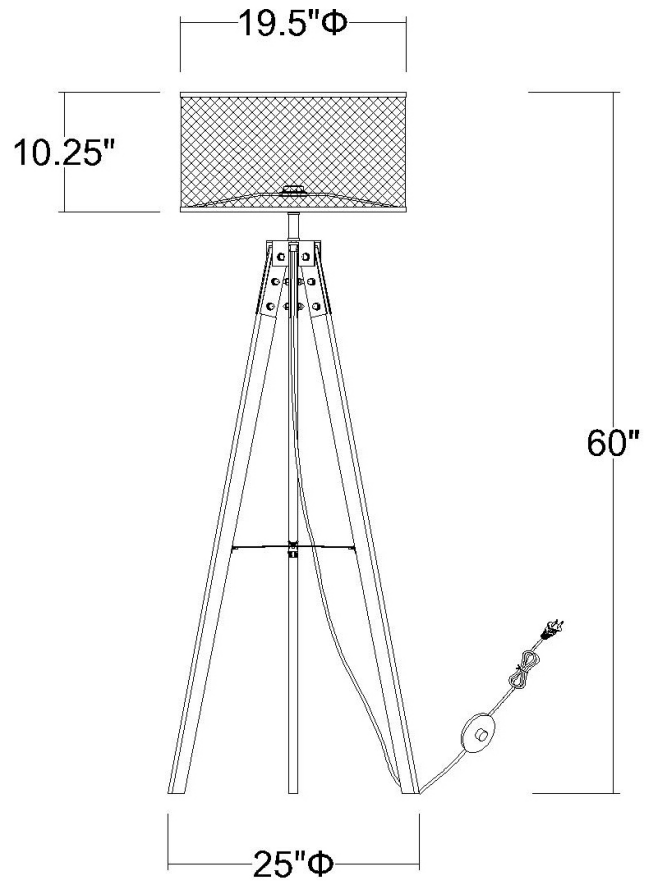

TF70060BK CAPPRICE 1-LIGHT FLOOR LAMP

Description:	Capprice 1-Light Floor Lamp
Finish:	Matte Black
Dimensions:	25" Dia. x 60" H
Bulbs:	1-100W Med.
Installed Weight:	8.4 lbs.
Certification:	ETL

Material:	Steel and wood
Shade:	Steel
Shade Dimensions:	19-1/2" Dia. x 10-1/4" H
Glass:	NA
Cord:	8' black plug-in
Switch:	On/Off Foot