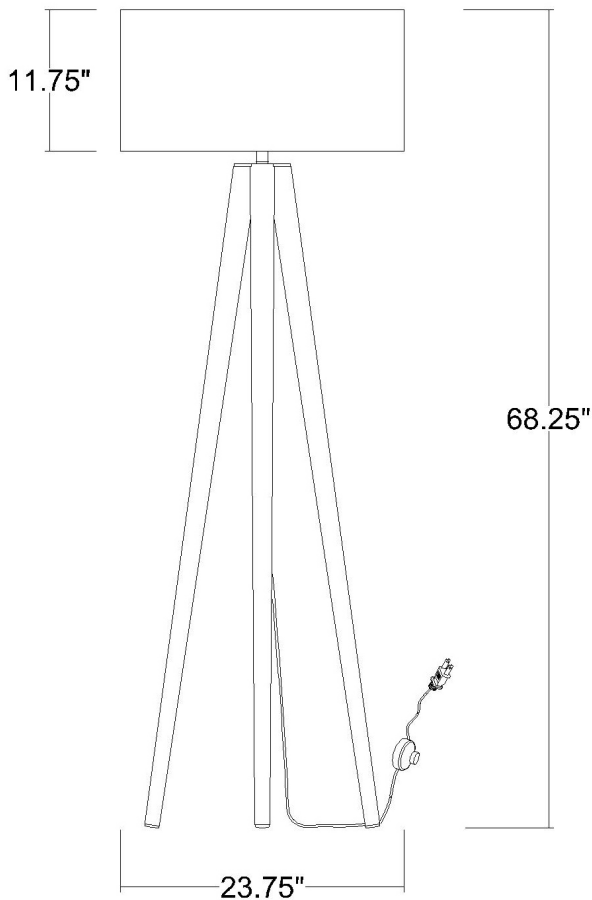

TF70070BK TOURER 1-LIGHT FLOOR LAMP

Description: Tourer 1-Light Floor Lamp

Finish: Matte Black

Dimensions: 23-3/4" Dia. x 68-1/4" H

Bulbs: 1-100W Med.

Installed Weight: 24 lbs.

Certification: ETL

Material: Steel and fabric

Shade: Fabric

Shade Dimensions: 23-3/4" Dia. x 11-3/4" H

Glass: NA

Cord: 8' black plug-in

Switch: On/Off Foot