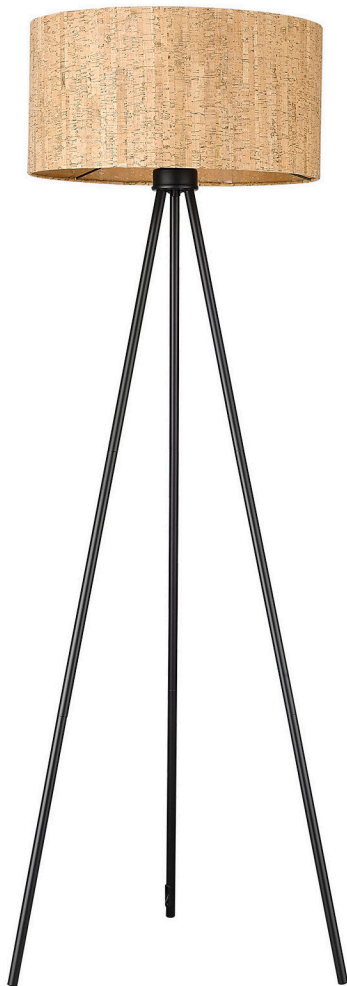

# TF70091BK

## LISBON 1-LIGHT FLOOR LAMP

**Description:** Lisbon 1-Light Floor Lamp

**Finish:** Matte Black

**Dimensions:** 21-3/4" Dia. x 57-1/2" H

**Bulbs:** 1-100W Med.

**Installed Weight:** 6 lbs.

**Certification:** ETL

**Material:** Steel and cork

**Shade:** Cork

**Shade Dimensions:** 17-3/4" Dia. x 9" H

**Glass:** NA

**Cord:** 8' black plug-in

**Switch:** On/Off Foot