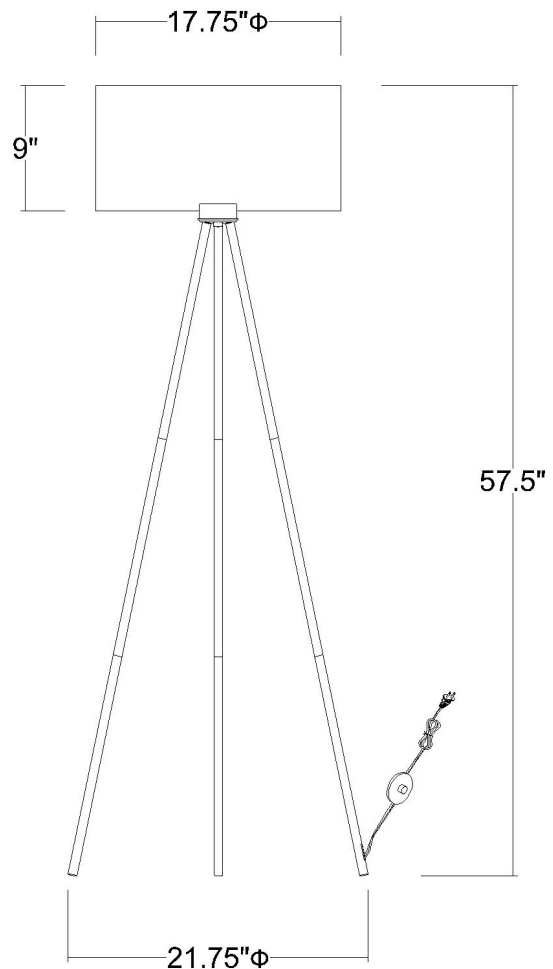

# TF70091BK

## LISBON 1-LIGHT FLOOR LAMP

**Description:** Lisbon 1-Light Floor Lamp

**Finish:** Matte Black

**Dimensions:** 21-3/4" Dia. x 57-1/2" H

**Bulbs:** 1-100W Med.

**Installed Weight:** 6 lbs.

**Certification:** ETL

**Material:** Steel and cork

**Shade:** Cork

**Shade Dimensions:** 17-3/4" Dia. x 9" H

**Glass:** NA

**Cord:** 8' black plug-in

**Switch:** On/Off Foot