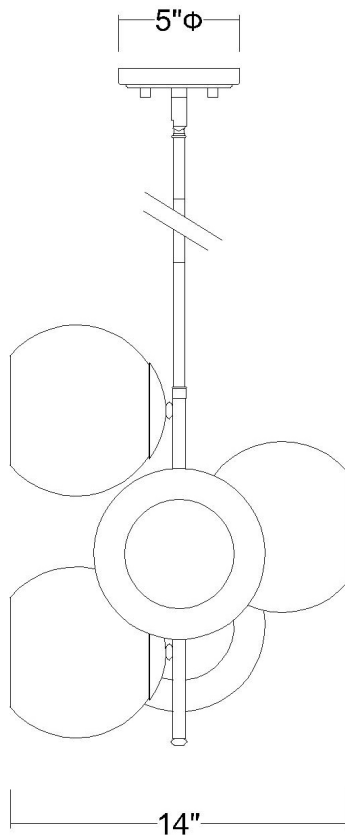

TP20035AB

LUNETTE 6-LIGHT PENDANT

Description: Lunette 6-Light Pendant

Finish: Aged Brass

Dimensions: 17-1/2" W x 14" D x 23-3/4" H

Bulbs: 6-100W Med.

Installed Weight: 8.85 lbs.

Certification: cUL / dry location

Material: Steel and glass

Shades: NA

Glass: Smoke

Canopy Dimensions: 5" Dia.

Chain/Wire: 12' Wire

Stems: 3-12", 1-6", 1-3"

Additional Finishes: NA