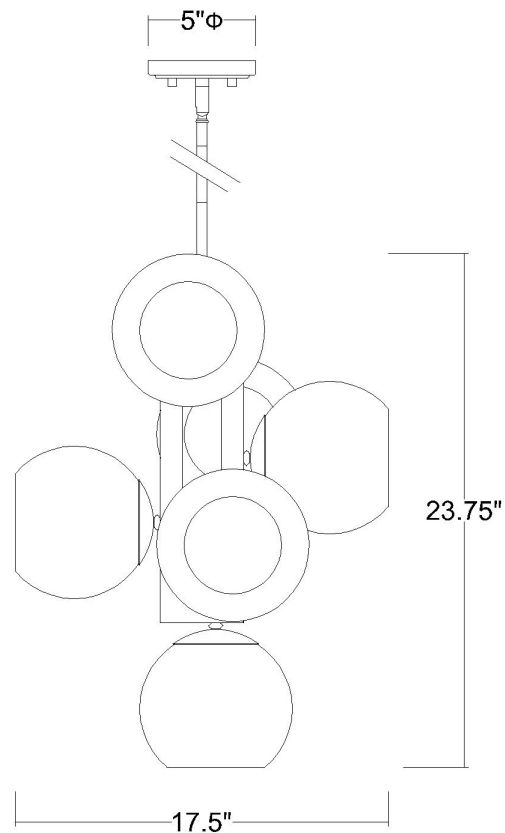

TP20035AB

LUNETTE 6-LIGHT PENDANT

Description: Lunette 6-Light Pendant

Finish: Aged Brass

Dimensions: 17-1/2" W x 14" D x 23-3/4" H

Bulbs: 6-100W Med.

Installed Weight: 8.85 lbs.

Certification: cUL / dry location

Material: Steel and glass

Shades: NA

Glass: Smoke

Canopy Dimensions: 5" Dia.

Chain/Wire: 12' Wire

Stems: 3-12", 1-6", 1-3"

Additional Finishes: NA