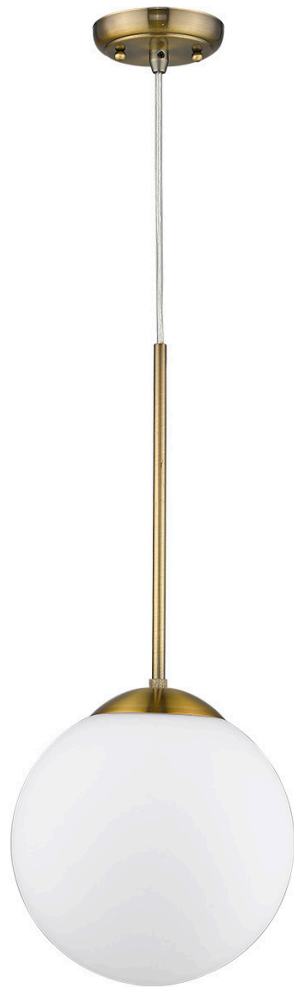

TP30001ATB

SOLEA 1-LIGHT GLOBE PENDANT

Description:	Solea 1-Light Globe Pendant
Finish:	Antique Brass
Dimensions:	10" Dia. x 22-3/4" H
Bulbs:	1-60W Med.
Installed Weight:	3.3 lbs.
Certification:	cETL / dry location

Material:	Steel and glass
Shades:	NA
Glass:	Opal
Canopy Dimensions:	5" Dia.
Chain/Wire:	12' Wire
Additional Finishes:	NA