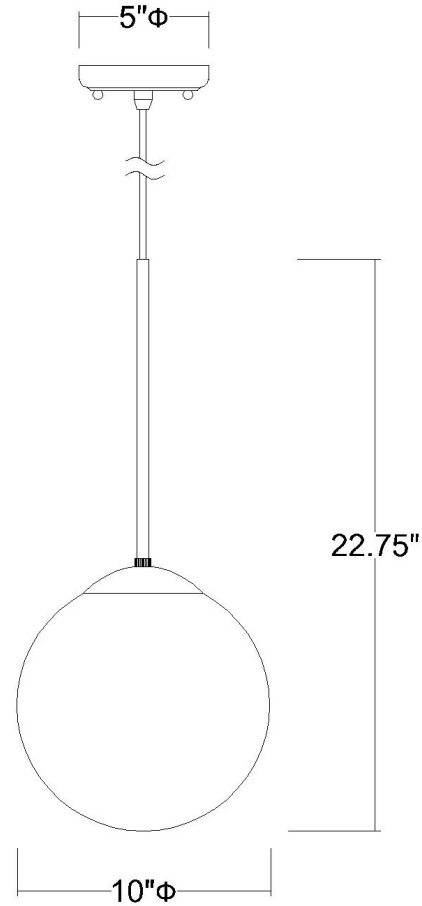

TP30001ATB

SOLEA 1-LIGHT GLOBE PENDANT

Description:	Solea 1-Light Globe Pendant
Finish:	Antique Brass
Dimensions:	10" Dia. x 22-3/4" H
Bulbs:	1-60W Med.
Installed Weight:	3.3 lbs.
Certification:	cETL / dry location

Material:	Steel and glass
Shades:	NA
Glass:	Opal
Canopy Dimensions:	5" Dia.
Chain/Wire:	12' Wire
Additional Finishes:	NA