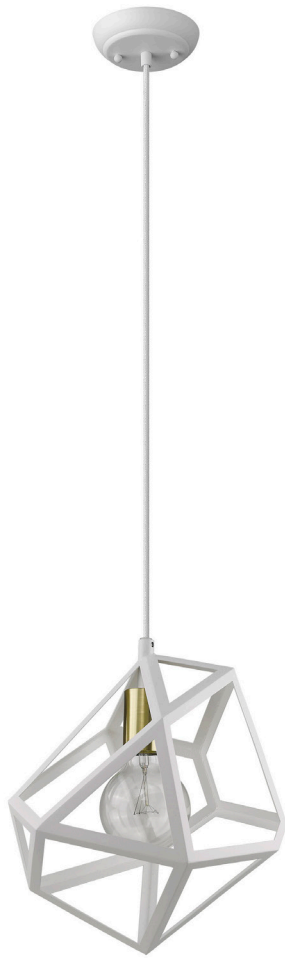

TP30080WH HEDRON 1-LIGHT PENDANT

Description:	Hedron 1-Light Pendant
Finish:	White
Dimensions:	11" W x 9-1/4" D x 13-1/4" H
Bulbs:	1-100W Med.
Installed Weight:	7 lbs.
Certification:	ETL / dry location

Material:	Steel
Shades:	Steel
Glass:	NA
Canopy Dimensions:	5-1/4" Dia.
Chain/Wire:	12' Wire
Additional Finishes:	BK