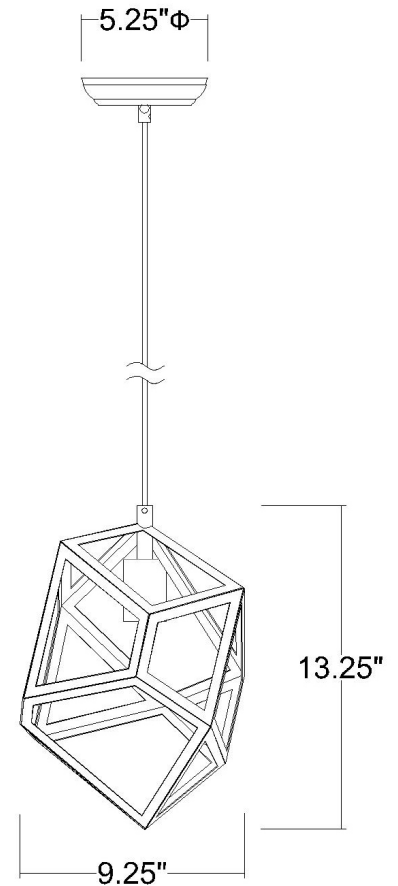

TP30080WH HEDRON 1-LIGHT PENDANT

Description:	Hedron 1-Light Pendant
Finish:	White
Dimensions:	11" W x 9-1/4" D x 13-1/4" H
Bulbs:	1-100W Med.
Installed Weight:	7 lbs.
Certification:	ETL / dry location

Material:	Steel
Shades:	Steel
Glass:	NA
Canopy Dimensions:	5-1/4" Dia.
Chain/Wire:	12' Wire
Additional Finishes:	BK