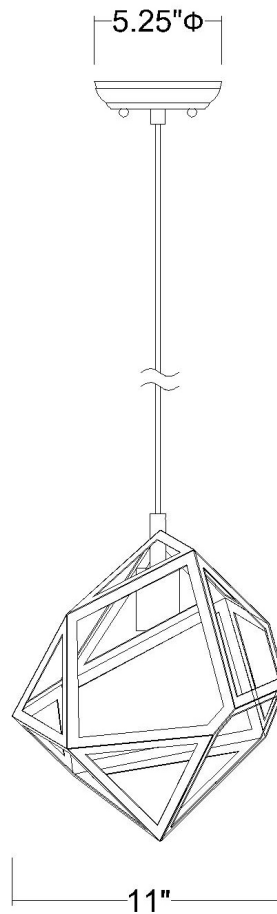

TP30080WH HEDRON 1-LIGHT PENDANT

Description:	Hedron 1-Light Pendant
Finish:	White
Dimensions:	11" W x 9-1/4" D x 13-1/4" H
Bulbs:	1-100W Med.
Installed Weight:	7 lbs.
Certification:	ETL / dry location

Material:	Steel
Shades:	Steel
Glass:	NA
Canopy Dimensions:	5-1/4" Dia.
Chain/Wire:	12' Wire
Additional Finishes:	BK