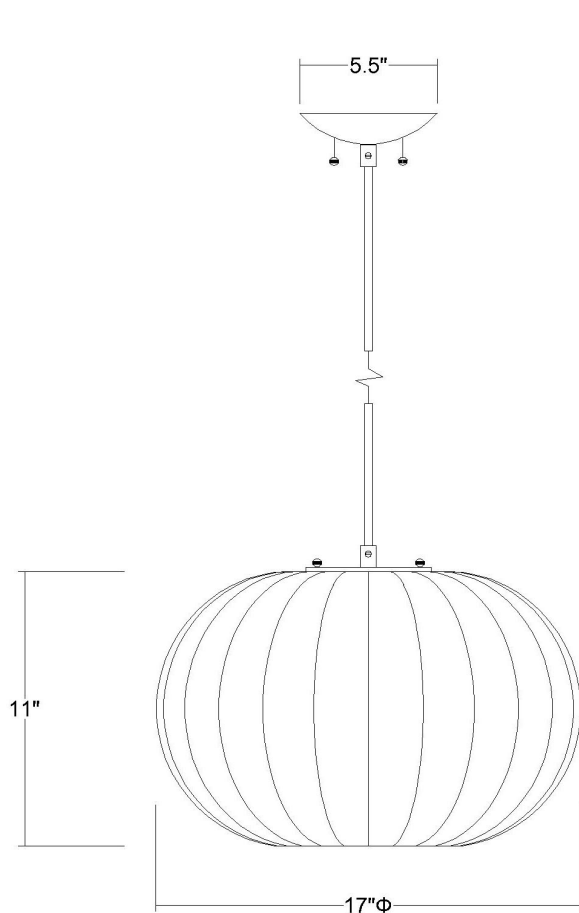

# TP7912-R SHANGHAI CONVERTIBLE PENDANT

<b>Description:</b>	Shanghai pendant
<b>Finish:</b>	Brushed nickel
<b>Dimensions:</b>	17" dia. x 11" H
<b>Bulbs:</b>	1 x 75W
<b>Sockets:</b>	120V E26 base
<b>Shade:</b>	Sheer red ribbon
<b>Installed Weight:</b>	3.5 lbs.
<b>Certification:</b>	c UL

<b>Material:</b>	Fabric and steel
<b>Glass:</b>	NA
<b>Canopy Dimensions:</b>	5.5" dia.
<b>Mounting Holes:</b>	2.75" apart
<b>Switch:</b>	NA
<b>Cord:</b>	Silver, 12'
<b>Dimmable:</b>	Yes