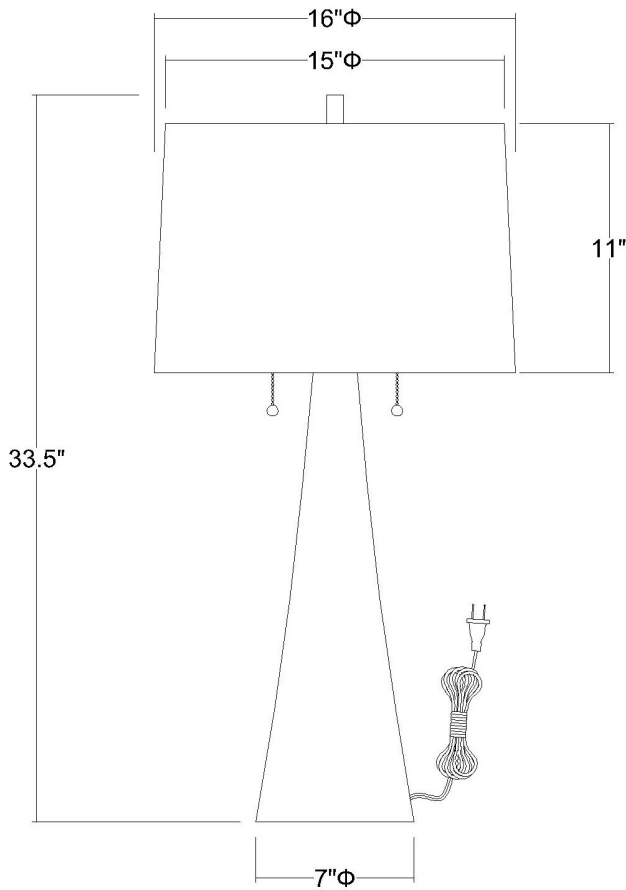

TT7233-66 MUSE TABLE LAMP

Description:	Muse table lamp
Finish:	Hand painted weathered pewter
Dimensions:	33.5" H x 16" W
Bulbs:	2 x 100W
Sockets:	120V E26 base
Shade:	Off-white shantung
Installed Weight:	7 lbs.
Certification:	c UL

Material:	Steel and fabric
Glass:	NA
Back Plate Dimensions:	NA
Mounting Holes:	NA
Switch:	On/off pull chain
Cord:	Silver, 6' plug-in
Dimmable:	Yes