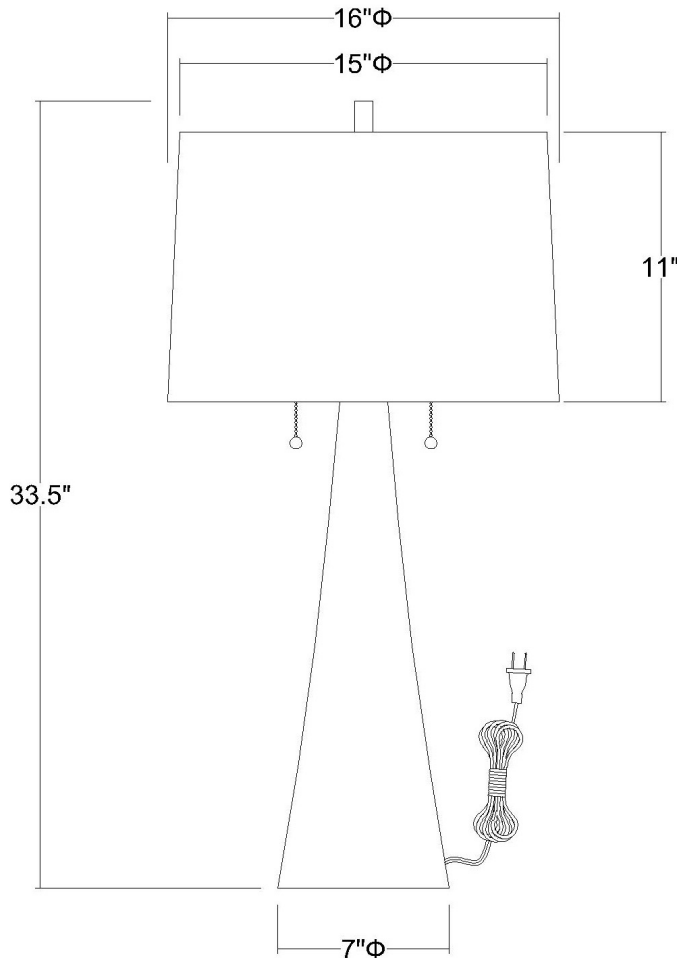

TT7233-76 MUSE TABLE LAMP

Description:	Muse table lamp
Finish:	Hand painted antique gold
Dimensions:	33.5" H x 16" W
Bulbs:	2 x 100W
Sockets:	120V E26 base
Shade:	Off-white shantung
Installed Weight:	7 lbs.
Certification:	c UL

Material:	Steel and fabric
Glass:	NA
Back Plate Dimensions:	NA
Mounting Holes:	NA
Switch:	On/off pull chain
Cord:	Brown, 6' plug-in
Dimmable:	Yes