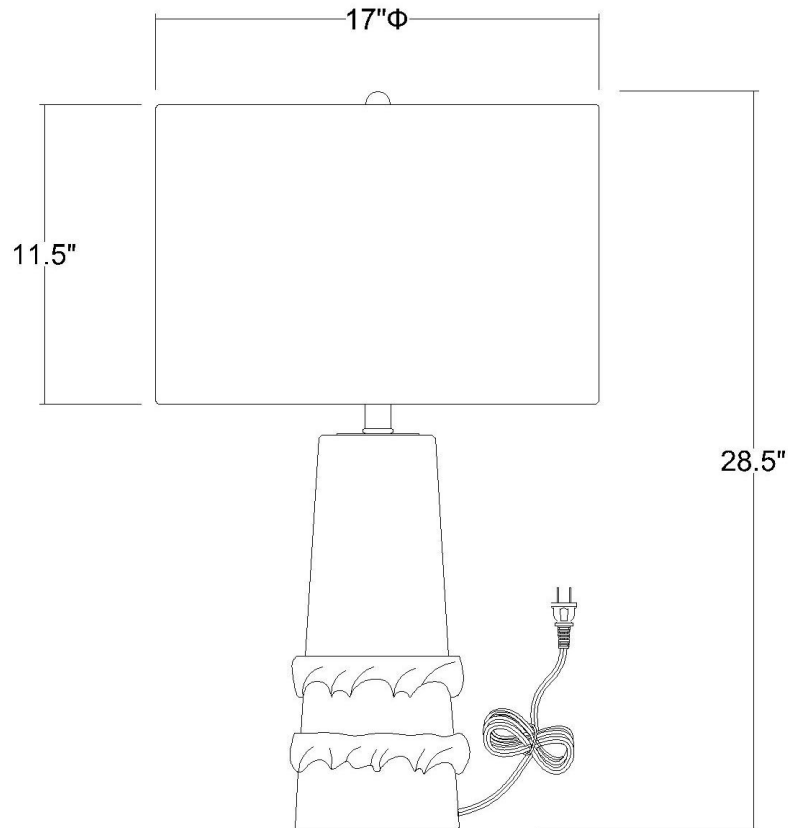

TT80170WH

TREND HOME 1-LIGHT TABLE LAMP

Description: Trend Home 1-Light Table Lamp

Finish: Polished nickel

Dimensions: 17" Dia. x 28-1/2" H

Bulbs: 1-150W Med.

Installed Weight: 9.25 lbs.

Certification: cUL

Material: Glass

Shade: Seasalt Linen

Shade Dimensions: 17" Dia. x 11-1/2" H

Glass: Cream

Cord: 6' clear plug-in

Switch: 3-Way Rotary