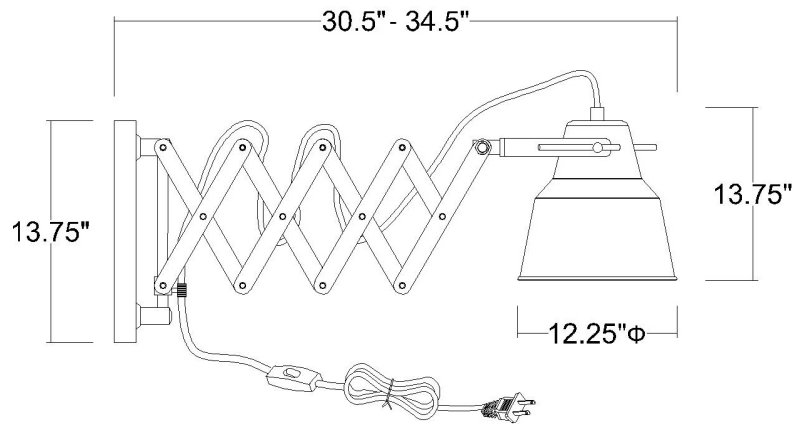

TW40061GY

PLEXUS 1-LIGHT WALL SCONCE

Description:	Plexus 1-Light Wall Sconce
Finish:	Gray
Dimensions:	12-1/4" Dia. x 13-3/4" H x 30-1/2" ext. Height on center: 7"
Bulbs:	1-100W Med.
Installed Weight:	15.4 lbs.
Certification:	cETL

Material:	Steel
Shades:	Steel
Glass:	NA
Back Plate Dimensions:	8" x 13-3/4"
Cord:	8' gray plug-in
Switch:	On/Off Line