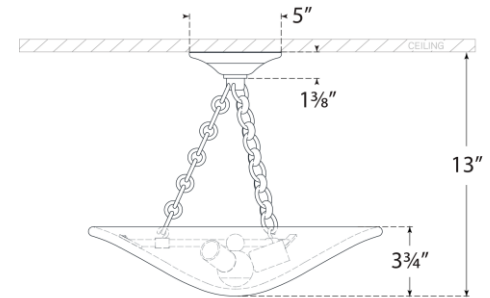

## Mollino 16" Semi Flush Mount

Item # ARN 4425HAB-PW

Designer: AERIN

Height: 13"

Width: 16"

Canopy: 5" Round

Finishes: BZ, HAB, PN

Shade Treatments: PW

Socket: 3 - E12 Candelabra

Wattage: 3 - 6.5 LED B11

Weight: 13 Pounds

Side View

Top View