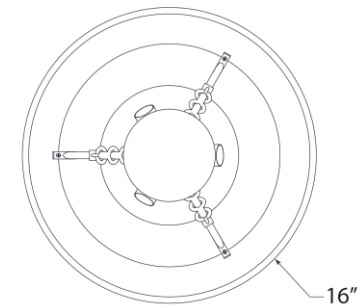

## Mollino 16" Semi Flush Mount

Item # ARN 4425HAB-PW

Designer: AERIN

Height: 13"

Width: 16"

Canopy: 5" Round

Finishes: BZ, HAB, PN

Shade Treatments: PW

Socket: 3 - E12 Candelabra

Wattage: 3 - 6.5 LED B11

Weight: 13 Pounds

Side View

Top View