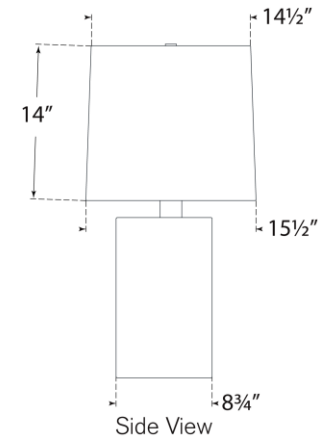

TEAR SHEET

Lakepoint Large Table Lamp

Item # BBL 3634PBC-L

Designer: Barbara Barry

Height: 30.25"

Width: 15.5"

Base: 8.75" x 9.25" Decorative

Finishes: IVO, PBC, SGY

Shade Treatments: L

Shade Details: 14" x 15.5" x 14"

Socket: E26 Dimmer

Wattage: 15 LED A19

Weight: 14 Pounds

Side View

Front View

Top View