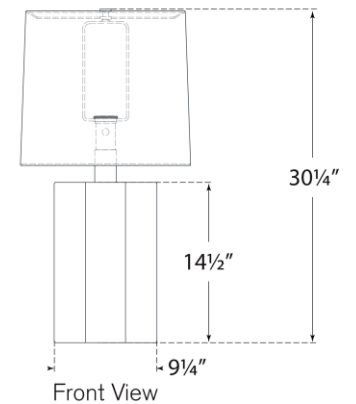

TEAR SHEET

Lakepoint Large Table Lamp

Item # BBL 3634PBC-L

Designer: Barbara Barry

Height: 30.25"

Width: 15.5"

Base: 8.75" x 9.25" Decorative

Finishes: IVO, PBC, SGY

Shade Treatments: L

Shade Details: 14" x 15.5" x 14"

Socket: E26 Dimmer

Wattage: 15 LED A19

Weight: 14 Pounds

Side View

Front View

Top View