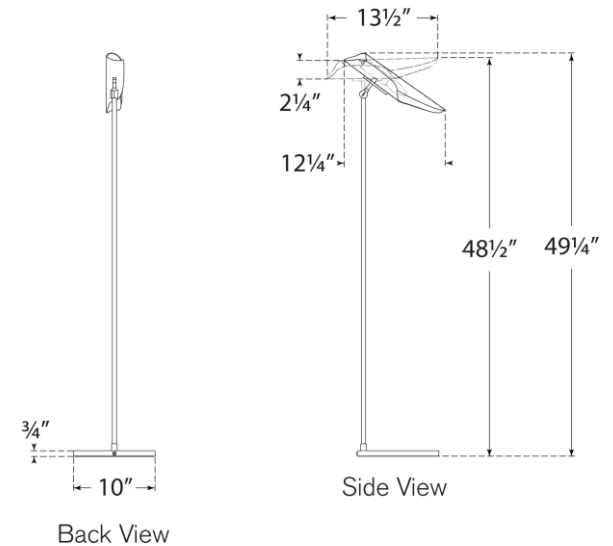

## Flore Floor Lamp

Item # CD 1020SB/RB

Designer: Champalimaud

Height: 48.5" - 49.25"

Width: 10"

Extension: 12.25" - 13.5"

Base: 10" Round

Finishes: GM, PN, SB, SB/RB

Socket: E12 On/Off Toggle

Wattage: 6.5 LED B11

Weight: 11 Pounds

Top View