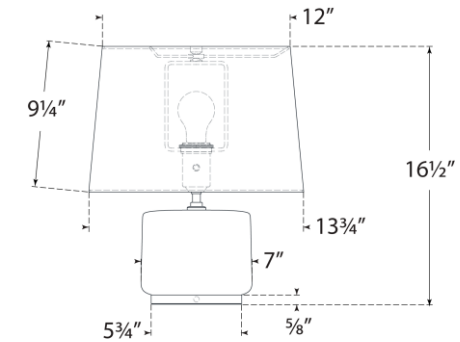

### Toco Medium Table Lamp

Item # CD 3601MBB-L

Designer: Champalimaud

Height: 16.5"

Width: 13.75"

Base: 4.75" x 5.75" Rectangle

Finishes: IVO, MBB

Shade Treatments: L

Shade Details: 12" x 13.75" x 9.25"

Socket: E26 Dimmer

Wattage: 15 LED A

Weight: 8 Pounds

Note: Reactive Ceramic Glazes Will Vary in Color and Texture

Front View

Top View