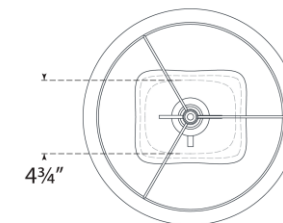

### Toco Medium Table Lamp

Item # CD 3601MBB-L

Designer: Champalimaud

Height: 16.5"

Width: 13.75"

Base: 4.75" x 5.75" Rectangle

Finishes: IVO, MBB

Shade Treatments: L

Shade Details: 12" x 13.75" x 9.25"

Socket: E26 Dimmer

Wattage: 15 LED A

Weight: 8 Pounds

Note: Reactive Ceramic Glazes Will Vary in Color and Texture

Front View

Top View