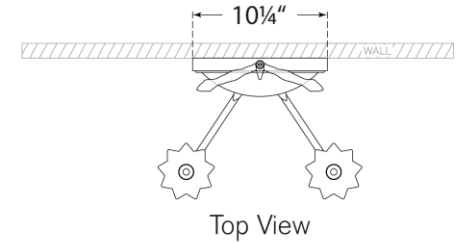

TEAR SHEET

Gramercy Large Double Sconce

Item # CHD 2176GI

Designer: Chapman & Myers

Height: 24"

Width: 16"

Extension: 11"

Backplate: 10.25" Round

Finishes: GI

Socket: 2 - E12 Candelabra

Wattage: 2 - 5.5 LED C11

Weight: 8 Pounds

Top View

Side View

Front View