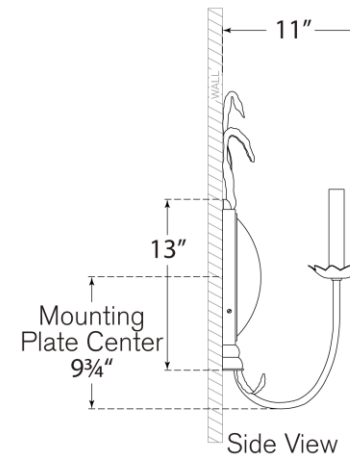

TEAR SHEET

Gramercy Large Double Sconce

Item # CHD 2176GI

Designer: Chapman & Myers

Height: 24"

Width: 16"

Extension: 11"

Backplate: 10.25" Round

Finishes: GI

Socket: 2 - E12 Candelabra

Wattage: 2 - 5.5 LED C11

Weight: 8 Pounds

Top View

Side View

Front View