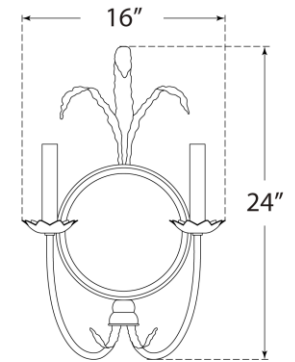

TEAR SHEET

Gramercy Large Double Sconce

Item # CHD 2176GI

Designer: Chapman & Myers

Height: 24"

Width: 16"

Extension: 11"

Backplate: 10.25" Round

Finishes: GI

Socket: 2 - E12 Candelabra

Wattage: 2 - 5.5 LED C11

Weight: 8 Pounds

Top View

Side View

Front View