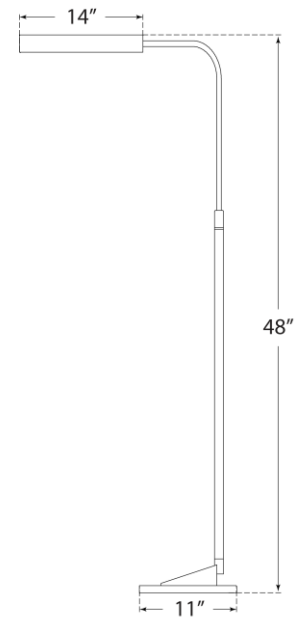

TEAR SHEET

Austin Adjustable Floor Lamp

Item # S 1350PN

Designer: Ian K. Fowler

Height: 36.75" - 48"

Width: 11"

Extension: 24.5"

Base: 11" Round

Finishes: AI, PN

Lightsource: Dedicated LED w/ Foot Switch

Wattage: 12w (1000lm)

Weight: 15 Pounds

Side View