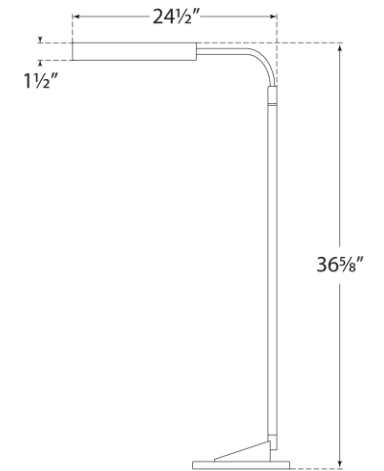

TEAR SHEET

Austin Adjustable Floor Lamp

Item # S 1350PN

Designer: Ian K. Fowler

Height: 36.75" - 48"

Width: 11"

Extension: 24.5"

Base: 11" Round

Finishes: AI, PN

Lightsource: Dedicated LED w/ Foot Switch

Wattage: 12w (1000lm)

Weight: 15 Pounds

Side View