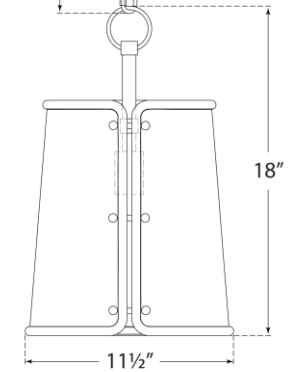

TEAR SHEET

Hastings Small Pendant

Item # S 5645HAB-BLK

Designer: Carrier and Company

Height: 18"

Width: 11.5"

Canopy: 5" Round

Finishes: HAB, PN

Shade Treatments: BLK, WHT

Socket: E26 Keyless

Wattage: 100 A19

Weight: 9 Pounds

Note: Shade can be Installed Inverted

Top View

6' of Chain

Shade Orientation 2