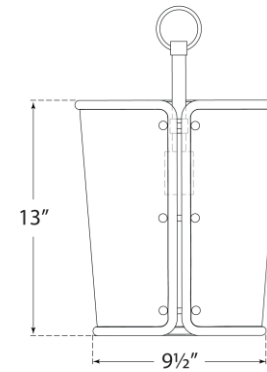

TEAR SHEET

Hastings Small Pendant

Item # S 5645HAB-BLK

Designer: Carrier and Company

Height: 18"

Width: 11.5"

Canopy: 5" Round

Finishes: HAB, PN

Shade Treatments: BLK, WHT

Socket: E26 Keyless

Wattage: 100 A19

Weight: 9 Pounds

Note: Shade can be Installed Inverted

Top View

6' of Chain

Shade Orientation 2