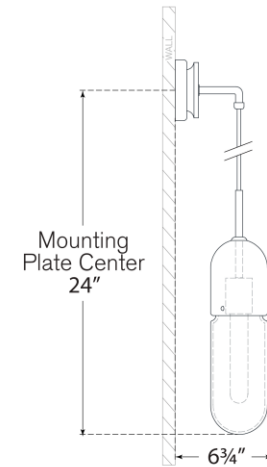

## Junio Wall Light

Item # TOB 2645PN-FG

Designer: Thomas O'Brien

Height: 26"

Width: 4.25"

Extension: 6.75"

Backplate: 4.25" Round

Finishes: BZ/HAB, HAB, PN

Glass Options: CG, FG

Socket: E26 Keyless

Wattage: 8 LED T10

Weight: 5 Pounds

Top View

Side View

Front View