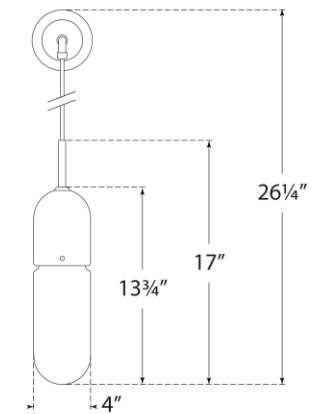

## Junio Wall Light

Item # TOB 2645PN-FG

Designer: Thomas O'Brien

Height: 26"

Width: 4.25"

Extension: 6.75"

Backplate: 4.25" Round

Finishes: BZ/HAB, HAB, PN

Glass Options: CG, FG

Socket: E26 Keyless

Wattage: 8 LED T10

Weight: 5 Pounds

Top View

Side View

Front View