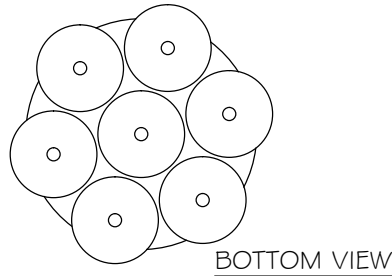

CUSTOMER REFERENCE DRAWING

SILVER

- 11 Clear glass-Evening Cloud
- 13 Clear glass-quartz combination
- 14 Natural glass-quartz combination
- 102 Random Cluster
- 106 Nebula

GOLD

- 21 Clear glass-Evening Cloud
- 23 Clear glass-quartz combination
- 24 Natural glass-quartz combination
- 202 Random cluster
- 206 Nebula

THUMBNAIL IMAGES OF STYLE OPTIONS:

5" X 2-3/4"  -11 & -21	6" X 4-3/4" 	6" x 4 1/2"  -13, -14, -23, -24	6" x 4 1/2" 	5" x 4" 	APPROX. Ø 5.5"  -102 -202	APPROX. 4.5"W X 3.5"H  -106 -206
---	--	--	--	---	--	---